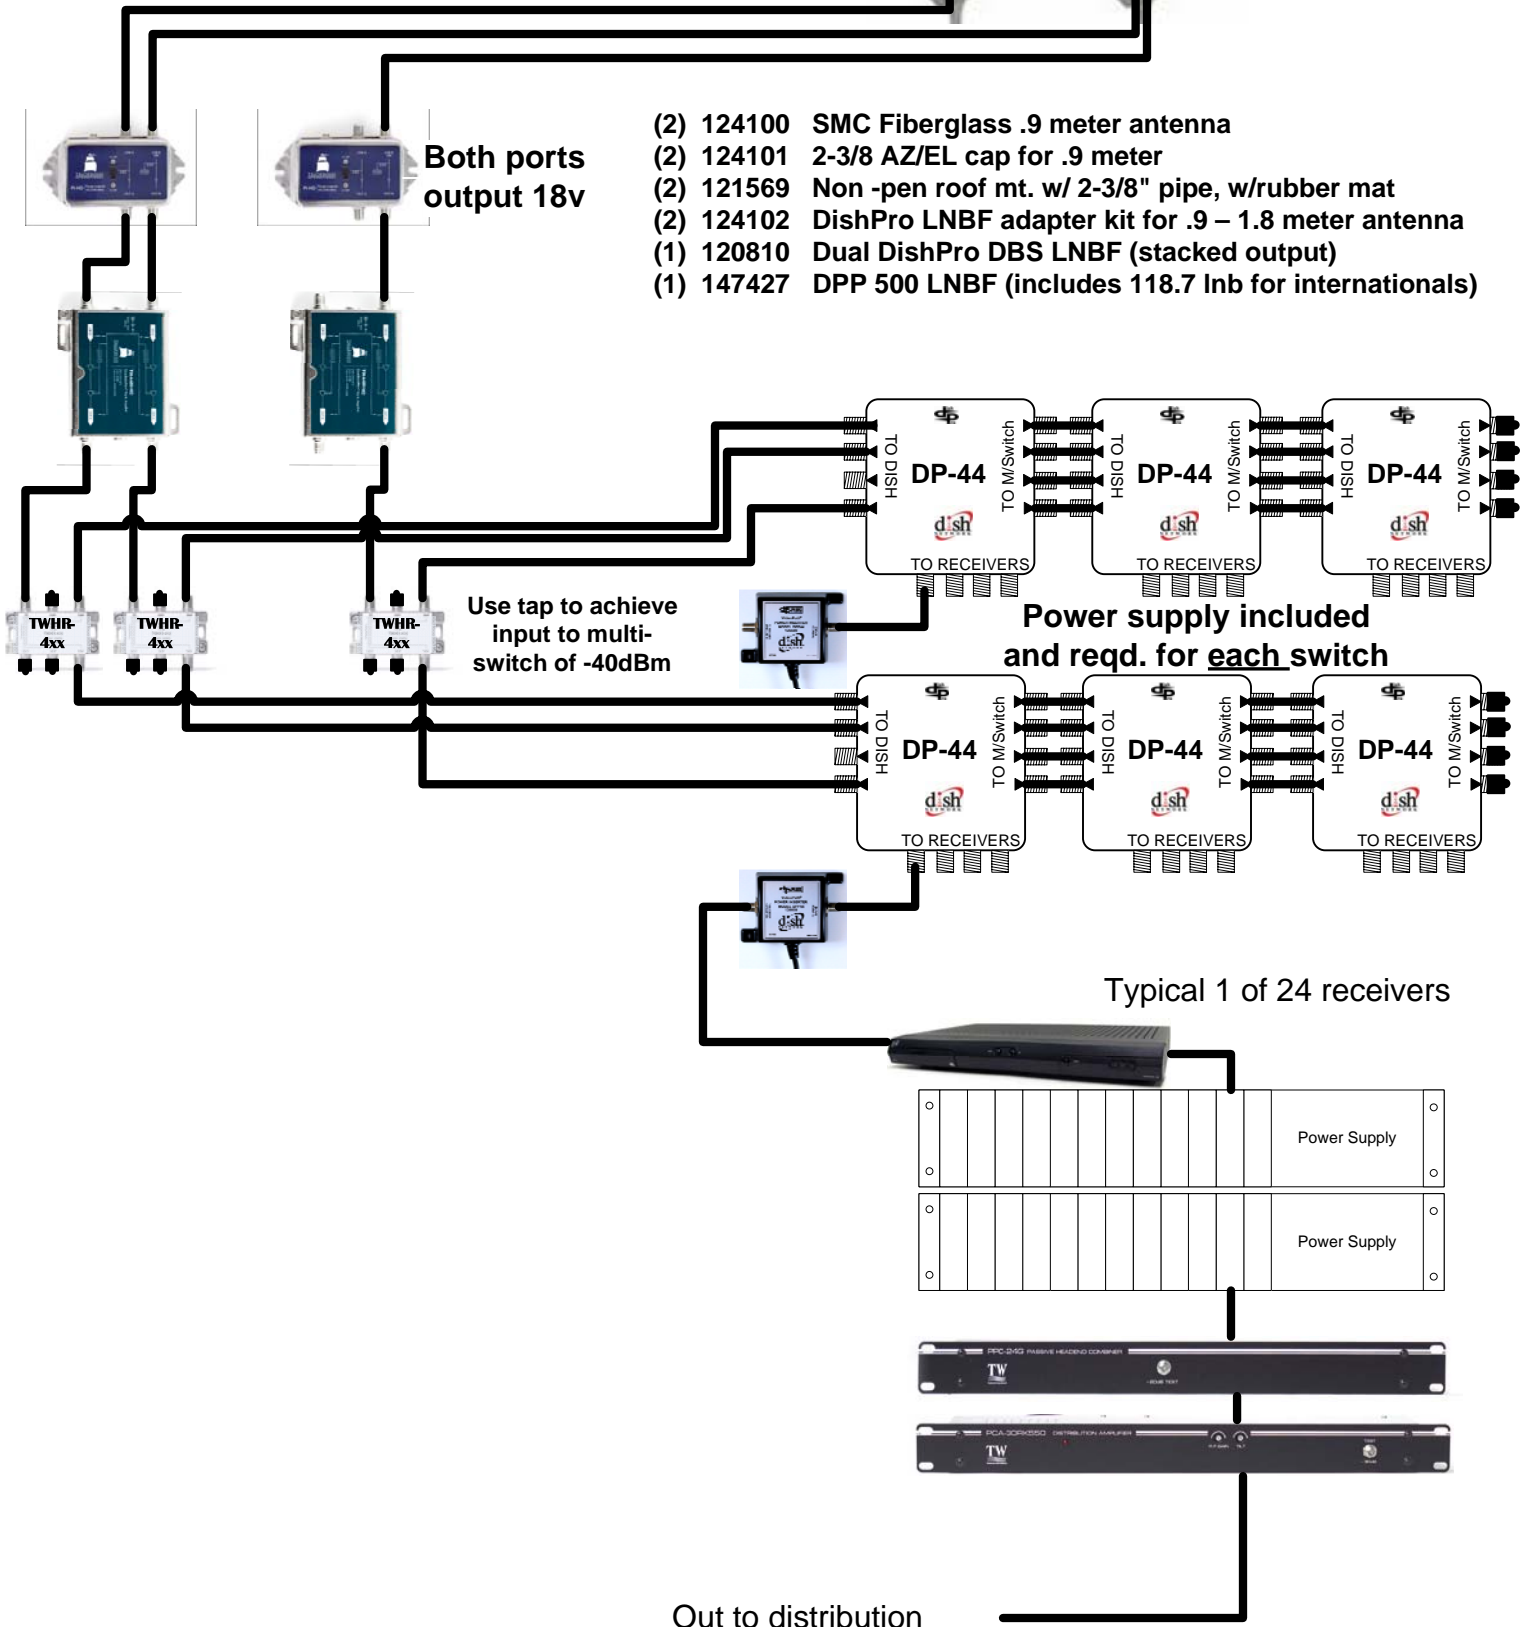

24 – channel analog with internationals

- (2) 124100 SMC Fiberglass .9 meter antenna
- (2) 124101 2-3/8 AZ/EL cap for .9 meter
- (2) 121569 Non -pen roof mt. w/ 2-3/8" pipe, w/rubber mat
- (2) 124102 DishPro LNB adapter kit for .9 – 1.8 meter antenna
- (1) 120810 Dual DishPro DBS LNB (stacked output)
- (1) 147427 DPP 500 LNB (includes 118.7 lnb for internationals)

Both ports
output 18v

Use tap to achieve
input to multi-
switch of -40dBm

Power supply included
and reqd. for each switch

Typical 1 of 24 receivers

Out to distribution